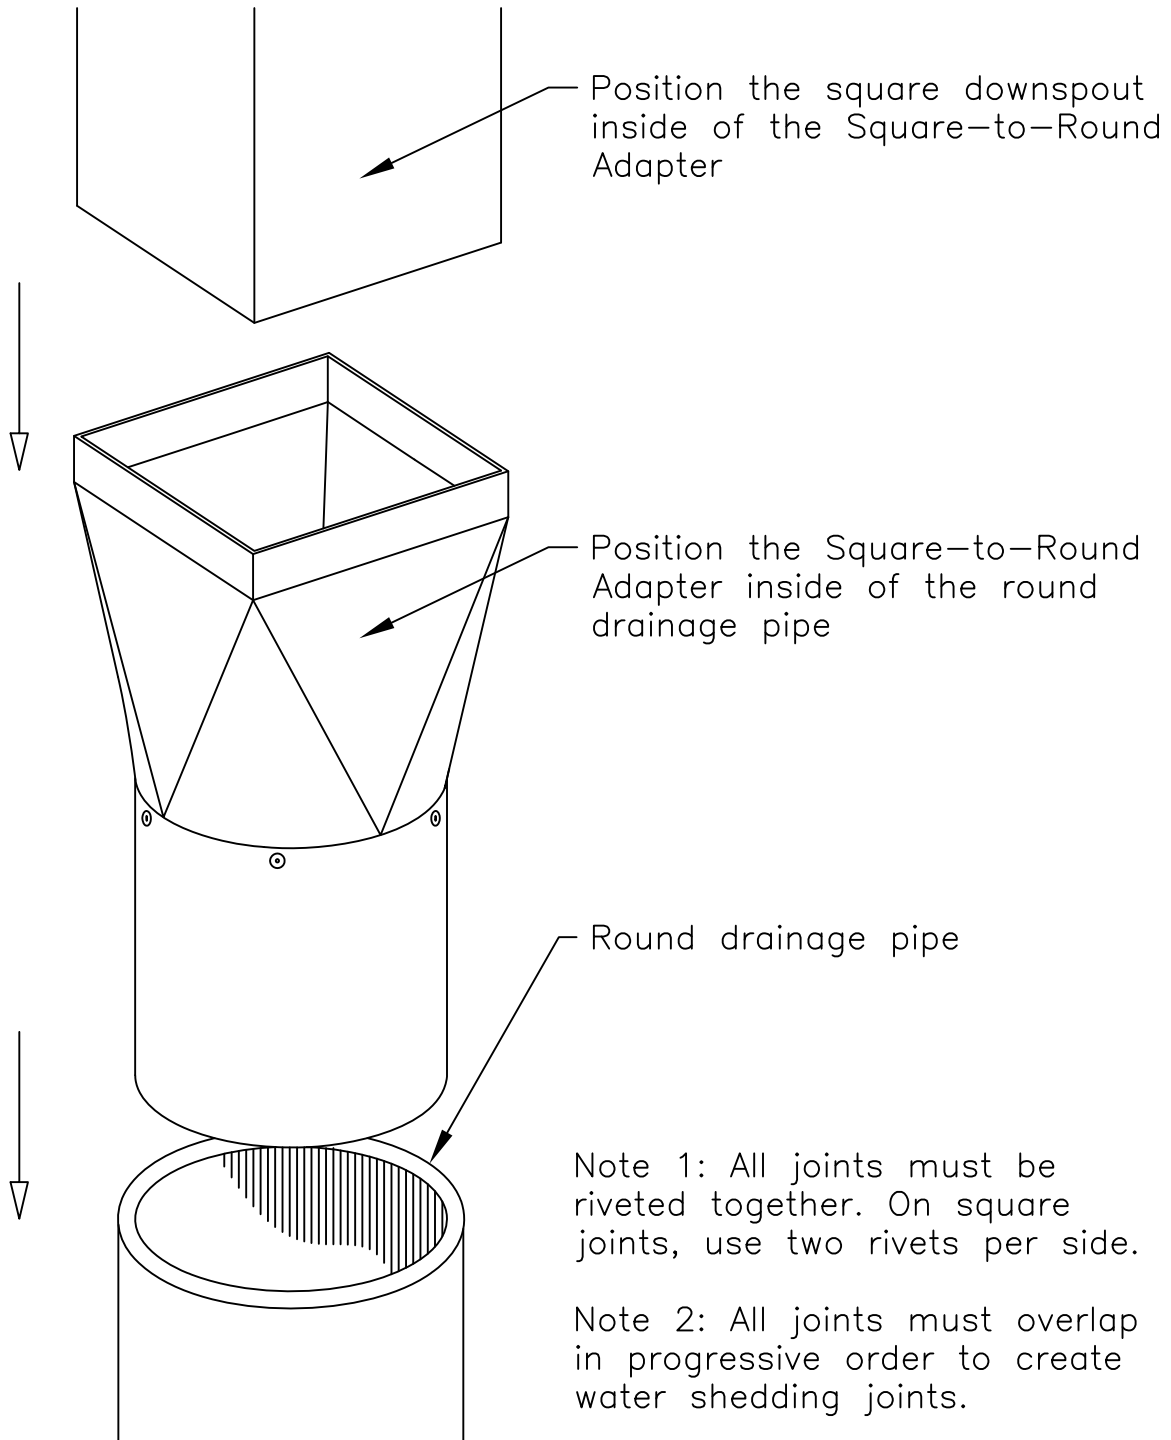

1-800-248-0280  
831 Morley Drive  
Saginaw, MI 48601

DETAIL E2086

DATE: JANUARY 2013

DRAINAGE DETAILS

DRAWN BY: ENG. DEPT.

SQUARE-TO-ROUND ADAPTER

SCALE: NONE

NEW CONSTRUCTION OR RE-ROOF